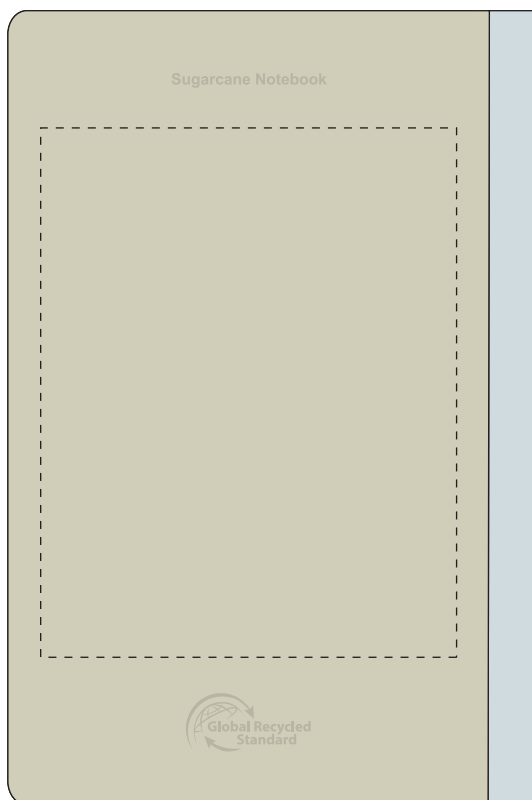

Your Ref:

Quantity:

Product Code: QS1690

Our Ref:

Version: 1

Product Colour: WHITE

PRINTING CONCERNS:**PRODUCT INFO:**

We stock this item in the following colours

**PANTONE REFERENCE(S)**

● Colour 1

ARTWORK SCALE 50%

Product Image for visualisation
- colours may vary

- CENTRED TO PRINT AREA
- CENTRED TO NOTEBOOK

The dashed line is to demonstrate print area and will not appear on your printed item

To proceed, please approve visual via the online system.

ARTWORK SCALE 100%

Max print area: 110mm x 180mm